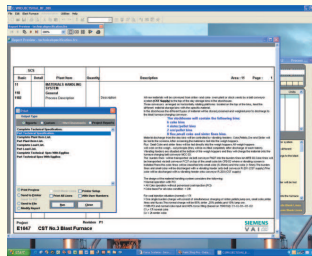

Rapid production of high quality documents in:-

- Excel
- Word
- PDF
- Plain Text formats

Easily configured quotation templates save you time and money - retrieve quotations via search engine for immediate reuse.