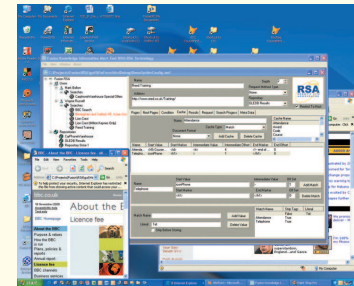

Other products - web data gatherer

- Configure the web data gatherer to collect information specific to you.
- Saves you time and cost!

- Web based tool eliminates the need for a local database connection.
- User controlled automated data collection at predetermined intervals.